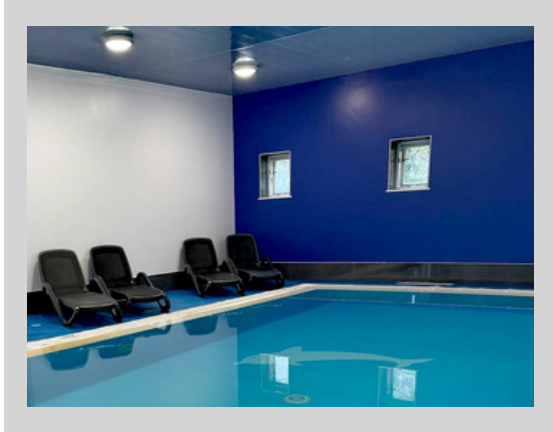

WE ARE AN GROWN UPS ONLY HOTEL;

Treatments are for over 16s only.

PLEASE BE AWARE THAT PERSONAL INFORMATION SUCH AS YOUR MEDICAL HISTORY AND CONTACT DETAILS WILL BE REQUIRED DURING A CONSULTATION BEFORE YOUR TREATMENT.

TO ENSURE THAT YOU GET THE MAXIMUM BENEFIT FROM YOUR TREATMENT PLEASE INFORM US OF MEDICAL CONDITIONS, ALLERGIES, PREGNANCY ANY ANY MEDICATIONS YOU MAY BE TAKING.

PLEASE NOTE THAT WE DO ONLY HAVE THE ONE TREATMENT ROOM;

Therefore treatments cannot take place simultaneously .

TO GET THE MOST FROM YOUR EXPERIENCE WITH US, PLEASE ARRIVE AT THE AGREED UPON ARRIVAL TIME MADE DURING BOOKING.

THE TREATMENT TIME STATED IS THE FULL TIME IN THE TREATMENT ROOM, THEREFORE LATE ARRIVAL MAY MEAN YOUR TIME IS SHORTENED AS A COURTESY TO THE NEXT CLIENT.